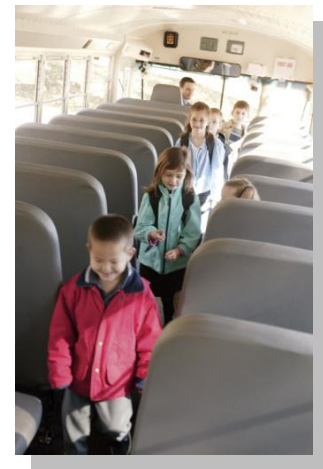

## **ReAL TIME School Bus Camera (ReTCam)**

**xiTix™ ReTCam** solution guarantees On-Bus security through visual monitoring of students while they are transported from their homes to school and when they're dropped back home or even when being transported for a community session; let anything be the reason, **ReTCam** gives student transport security at its best!

### HOW IT WORKS

**ReTCam** enables student visibility across transportation. This multi-feature solution consists of:

**ReTCam Visual Security** system is designed for a complete security mechanism that allows responsible authorities to have a bird's-eye view to capture the movements inside the school bus with a real time visibility option. Whatever maybe the requirement, select feature that fits your budget.